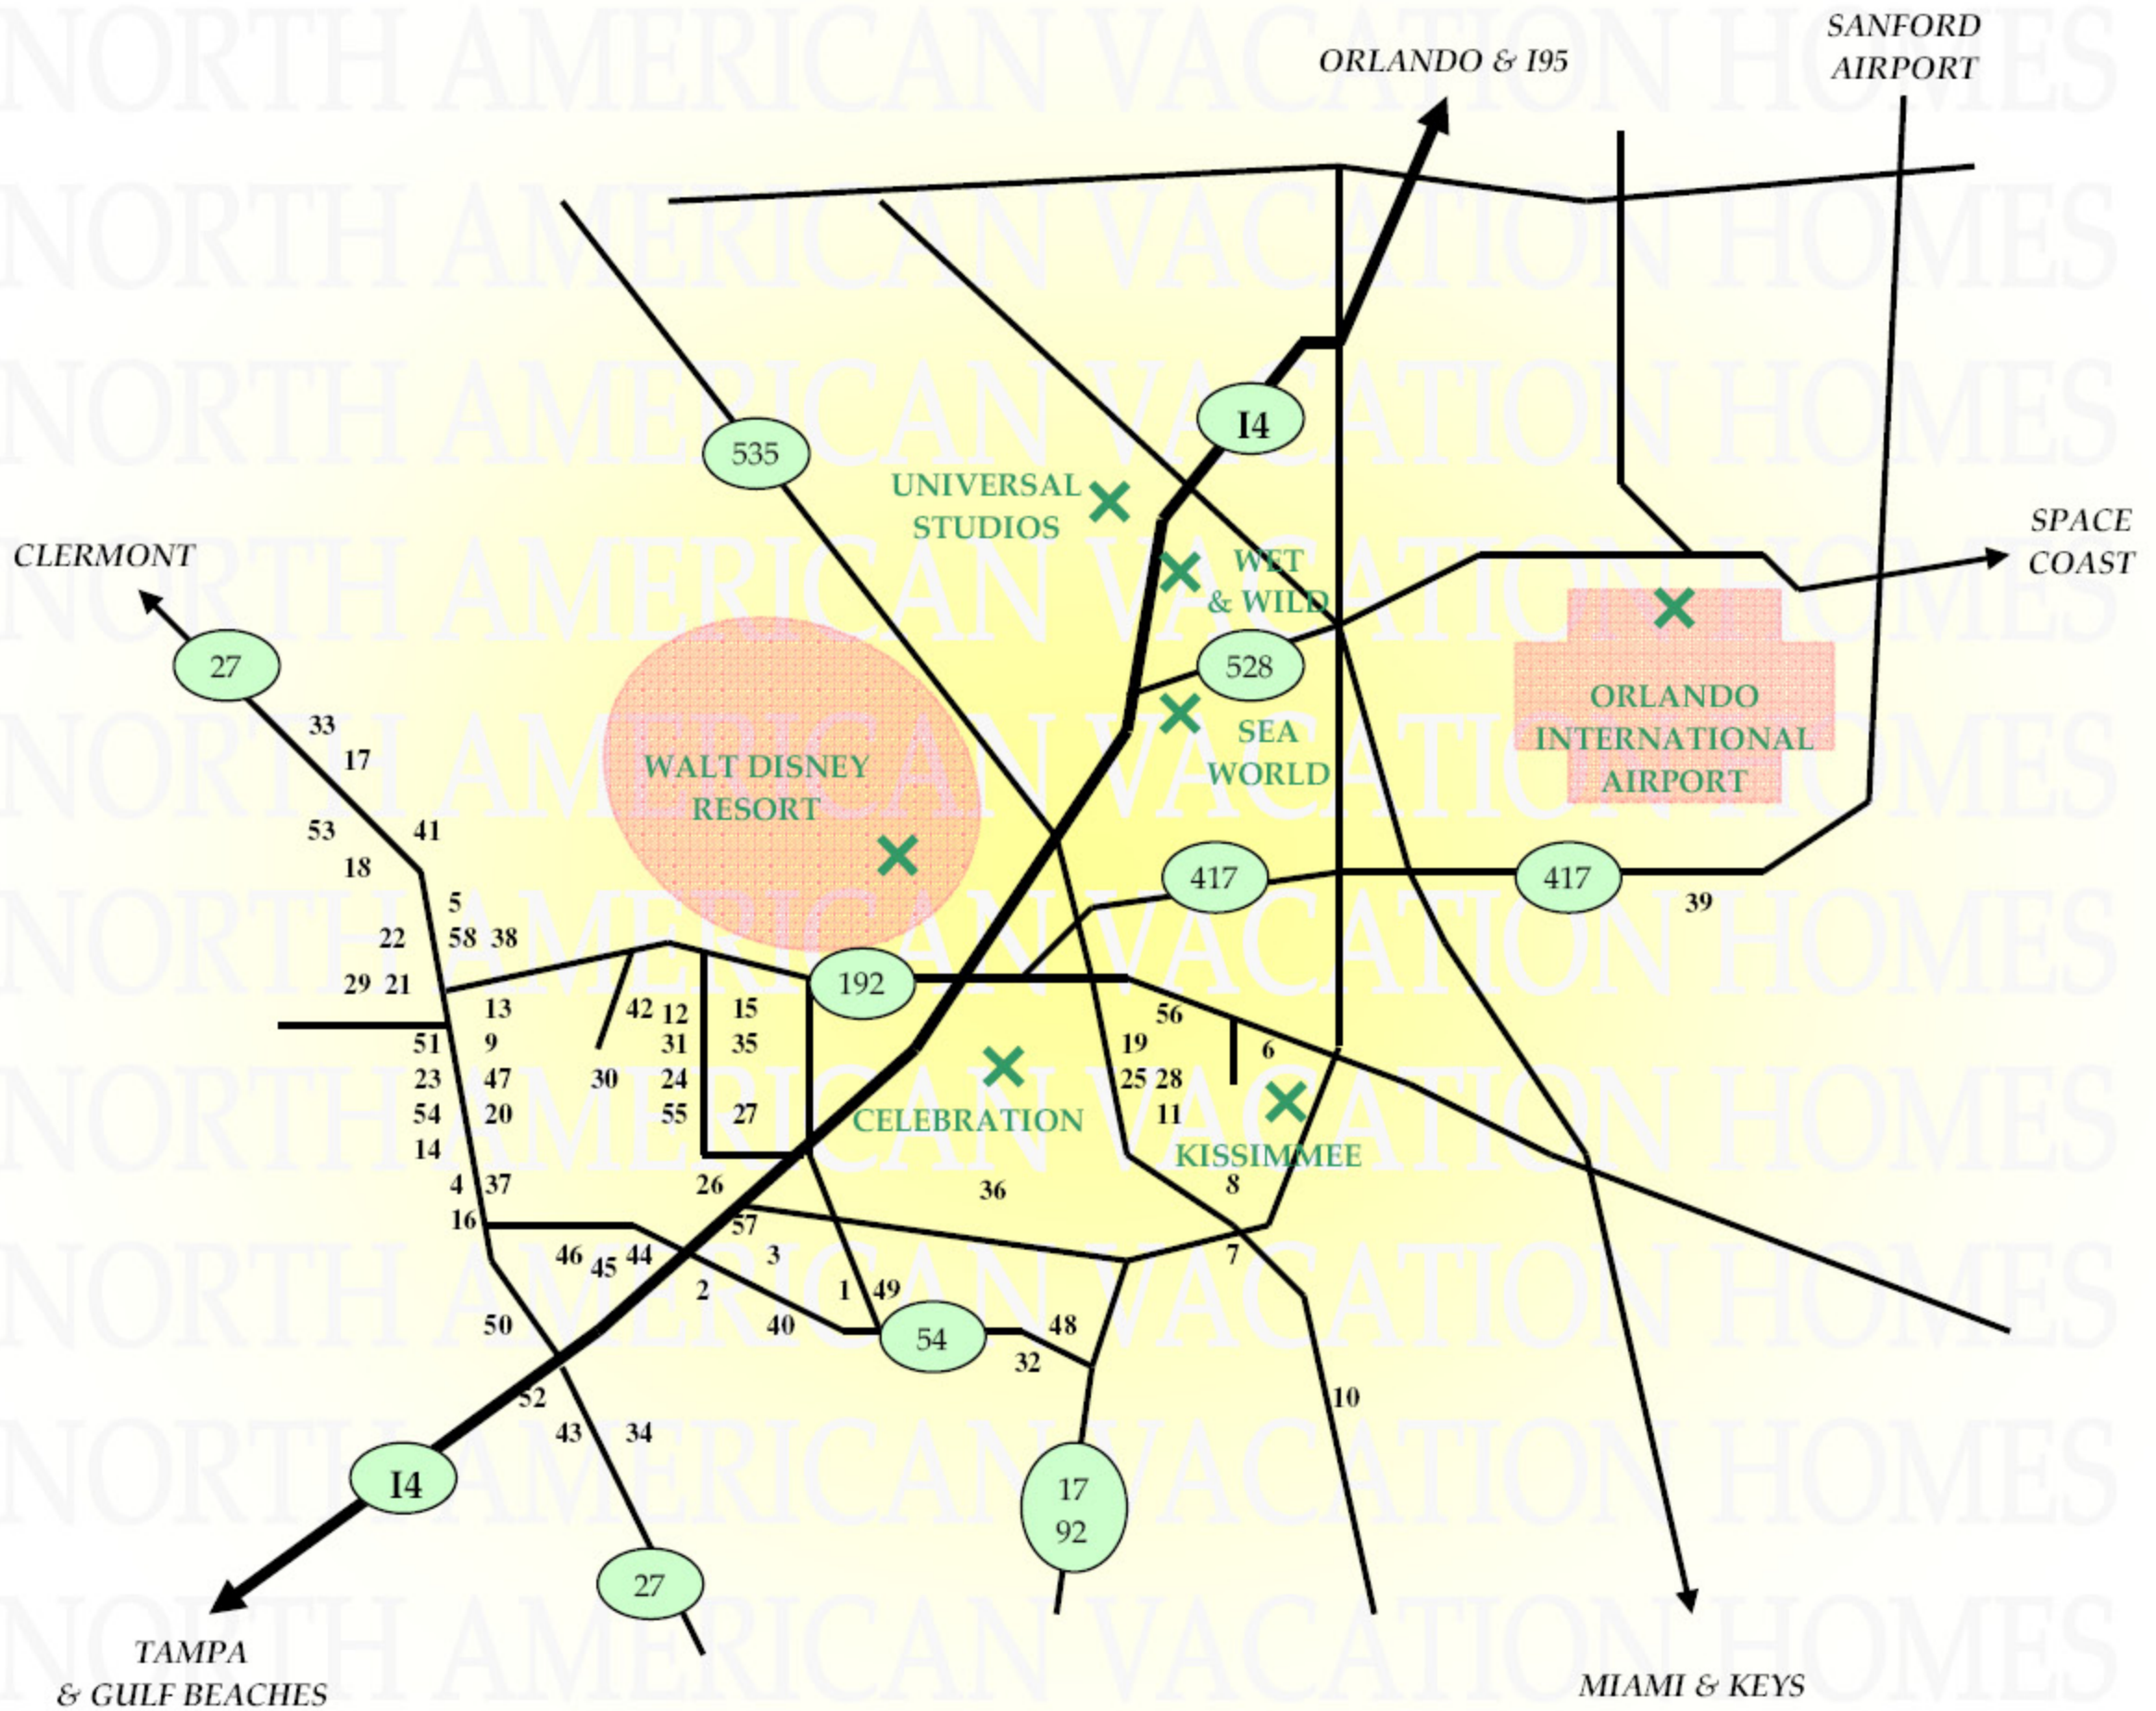

ORLANDO LOCATION MAP

1. Ashley Manor
2. Bentley Oaks
3. Bridgewater Crossing
4. Calabay Park
5. Clear Creek
6. Creekside
7. Crescent Lakes
8. Cumbrian Lakes
9. Davenport Lakes
10. Doral Woods
11. Eagle Point
12. Emerald Island Resort
13. Esprit
14. Florida Pines
15. Formosa Garden

16. Four Corners
17. Glenbrook
18. Greater Groves
19. Hamiltons Reserve
20. Hampton Lakes
21. High Gate Park
22. High Grove
23. Highlands Reserve Golf Community
23. Highlands Reserve Golf & Country Club
24. Indian Creek
25. Indian Point
26. Indian Ridge
27. Indian Ridge Oaks
28. Lake Berkley Resort
29. Legacy Park

30. Lindfields
31. Oak Island Cove
32. Oak Point
33. Orange Tree
34. Ridgewood Lakes
35. Rolling Hills
36. Sandy Ridge
37. Santa Cruz
38. Silver Creek
39. Spring Lakes
40. Sunridge Woods
41. Sunrise Lakes
42. Sunset Lakes
43. Sunset Ridge
44. The Abbey at West Haven

45. The Hamlets at Westhaven
46. The Manor at West Haven
47. The Palms at Lake Davenport
48. Thousand Oaks
49. Town Center
50. Tuscan Ridge
51. Wellington
52. Westbury
53. Weston Hills
54. Westridge
55. Windsor Palms Resort
56. Windward Cay
57. Windwood Bay
58. Woodridge